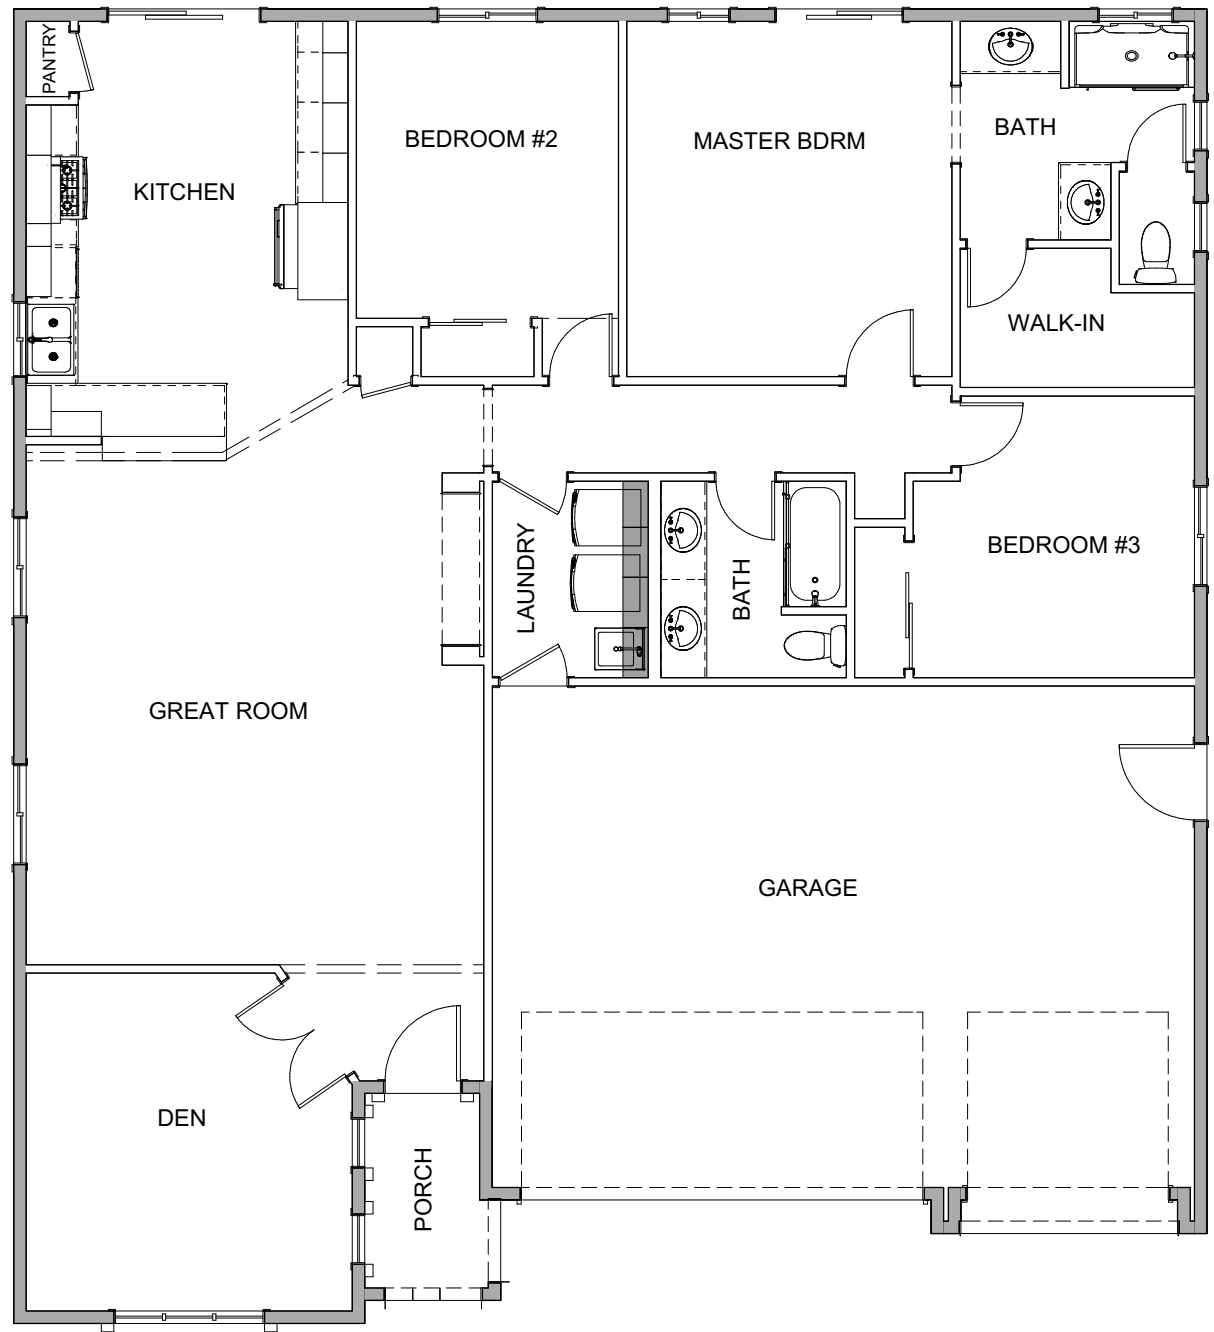

Bedroom Option

The Chestnut Plan - 1723 Sq. Ft.